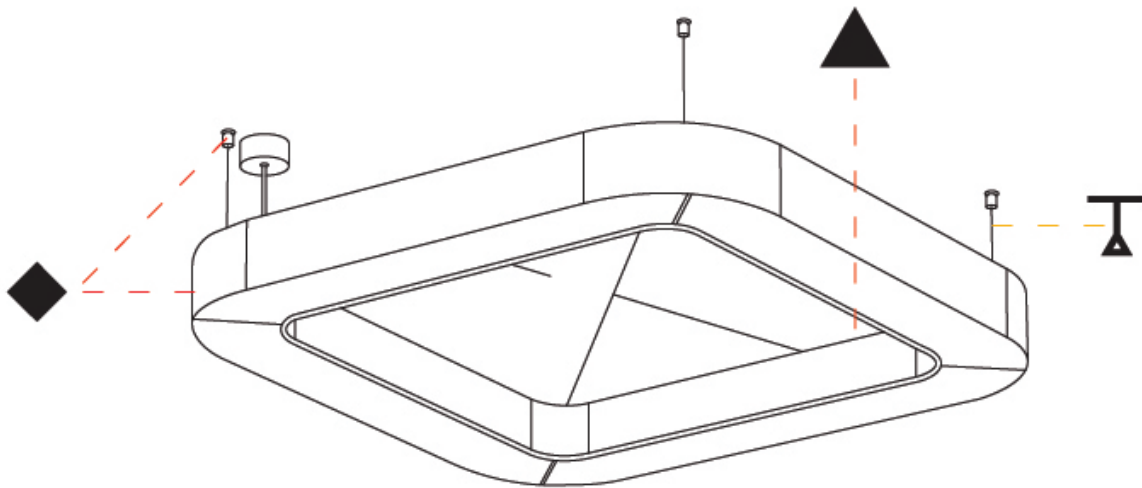

A300733-

PROJECT	_____
TYPE	_____
SPECIFIER	_____
QUANTITY	_____
DATE	_____

A